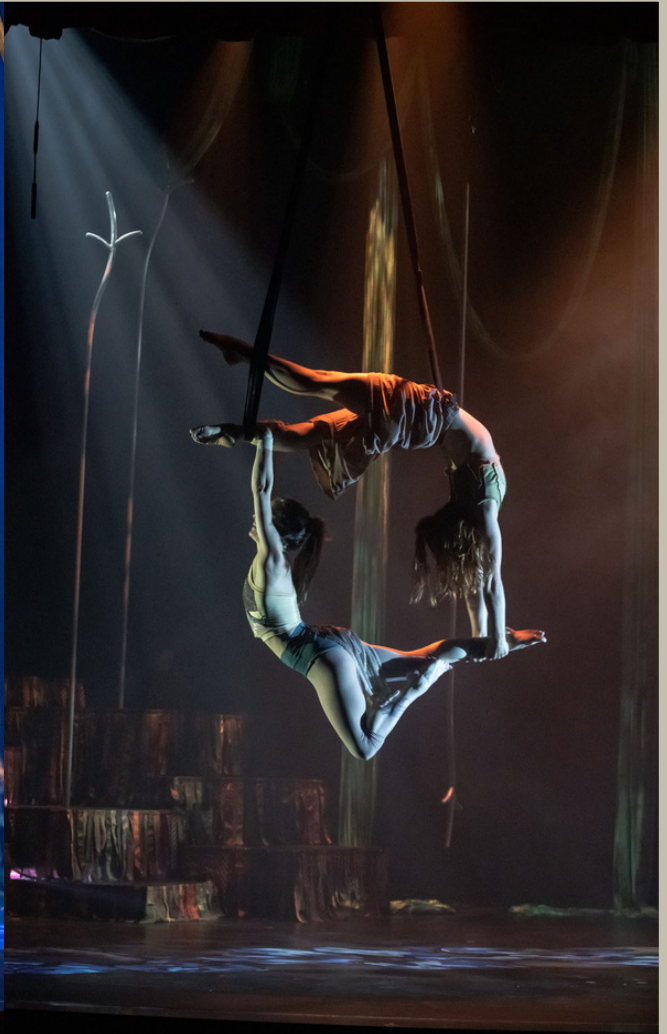

THE REHIA
THEATRE

DUST PALACE